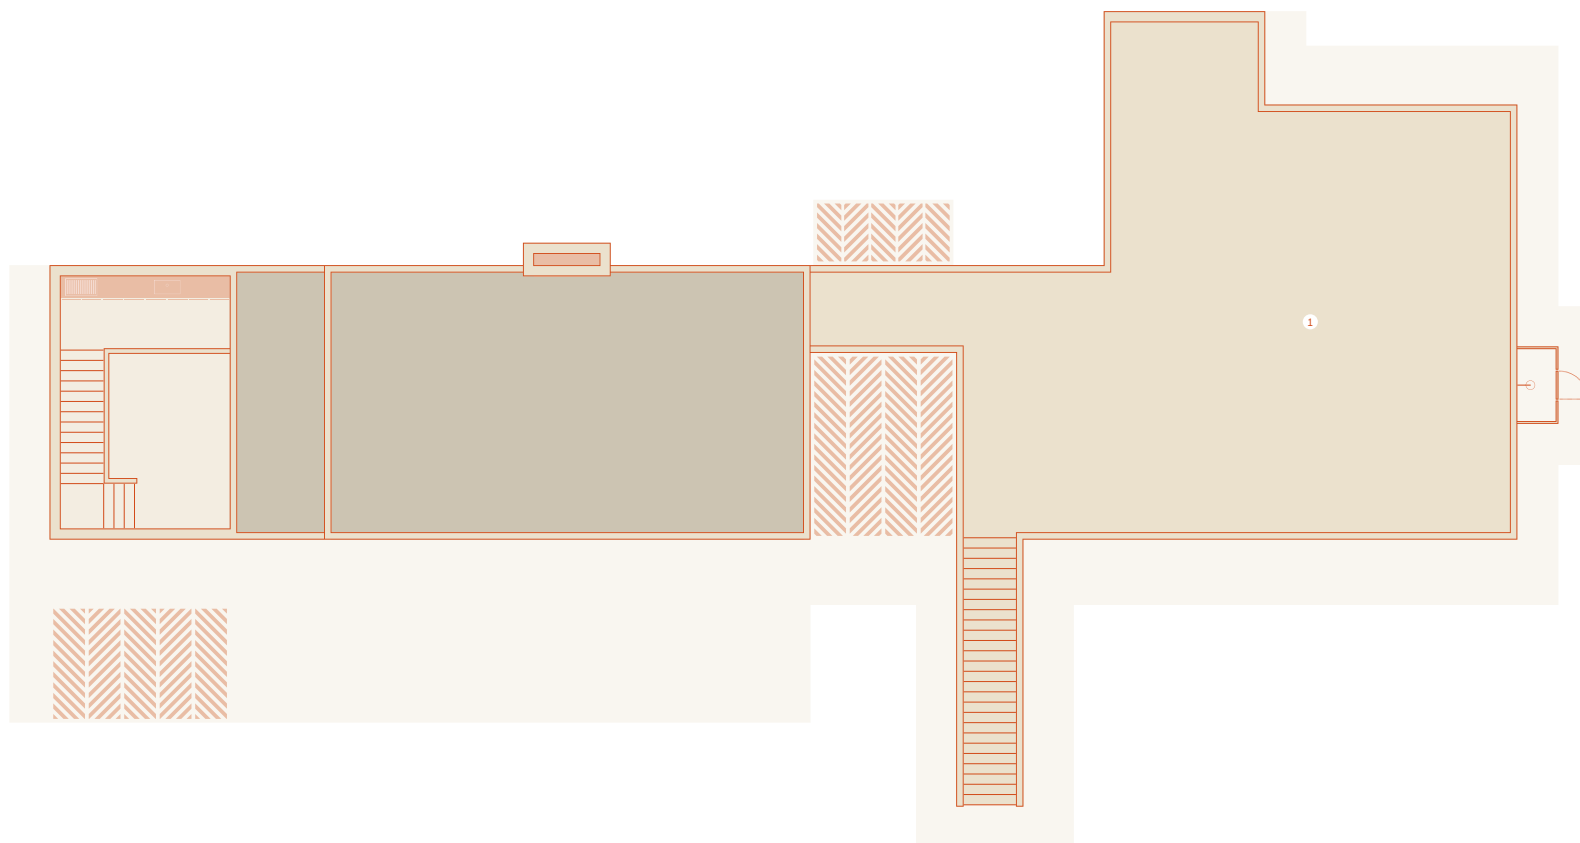

FLOOR -1

- 1 Courtyard
- 2 Service area
- 3 Storage

This is a simplified representation of the building. Measurements may vary and the location of the pool is indicative. For accurate information, please refer to the architectural plans.

S16 TYPOLOGY 5

11357 Lot size m²
438 Living Area m²
204 Terrace m²

TERRACE

1 Terrace

This is a simplified representation of the building. Measurements may vary and the location of the pool is indicative. For accurate information, please refer to the architectural plans.